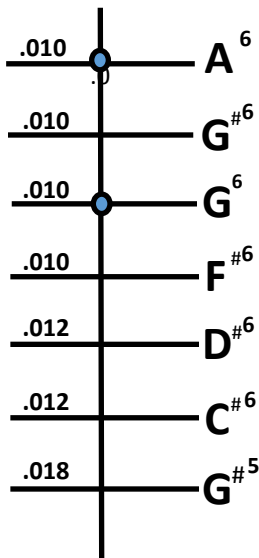

DulciForte

20/20XR-R

Tuning/String Gauge Chart

BW: Brass Wound PB: Phosphor Bronze

Master Works by RUSSELL COOK PO Box 167 Bennington OK 74723 Phone:580-847-2273 FAX:580-847-2245

www.MasterWorksOK.com

Email: info@masterworksok.com

*Note: Some notes that aren't included in our standard tuning schematics can still be achieved by retuning other repeated or under-utilized notes. Talk to us about tuning your instrument to match your playing needs.