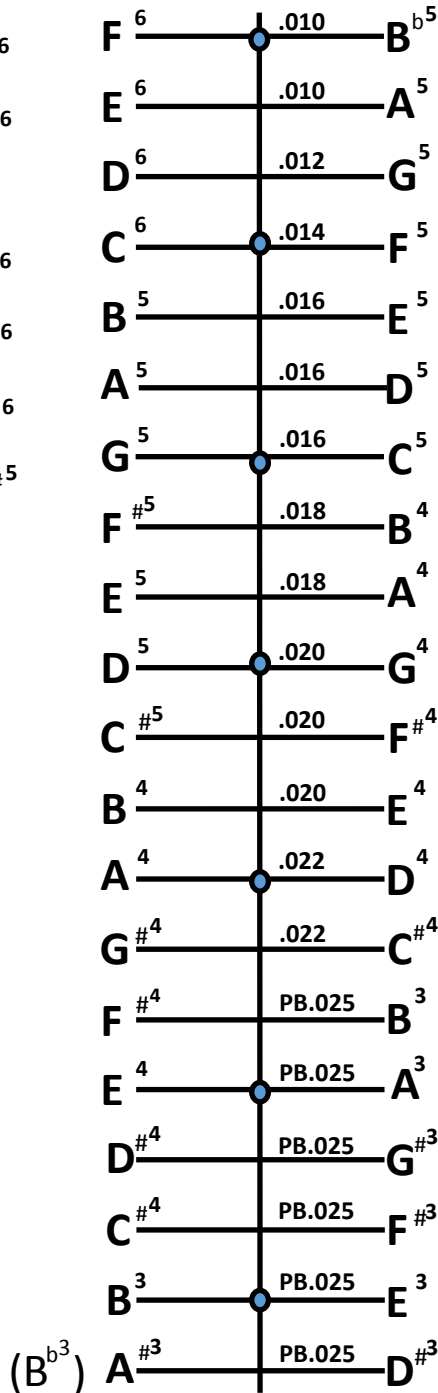

DulciForte

20/20XR-R

Tuning/String Gauge Chart

BW: Brass Wound PB: Phosphor Bronze

Master Works by RUSSELL COOK PO Box 167 Bennington OK 74723 Phone:580-847-2273 FAX:580-847-2245

www.MasterWorksOK.com

Email: info@masterworksok.com

*Note: Some notes that aren't included in our standard tuning schematics can still be achieved by retuning other repeated or under-utilized notes. Talk to us about tuning your instrument to match your playing needs.