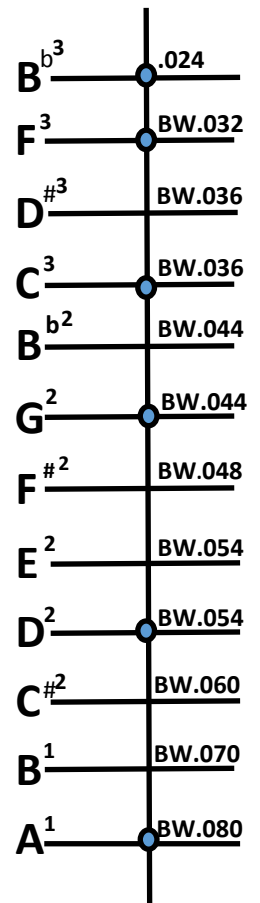

DulciForte

20/20XR-R

Tuning/String Gauge Chart

BW: Brass Wound PB: Phosphor Bronze

Master Works by RUSSELL COOK PO Box 167 Bennington OK 74723 Phone:580-847-2273 FAX:580-847-2245

www.MasterWorksOK.com

Email: info@masterworksok.com

*Note: Some notes that aren't included in our standard tuning schematics can still be achieved by retuning other repeated or under-utilized notes. Talk to us about tuning your instrument to match your playing needs.