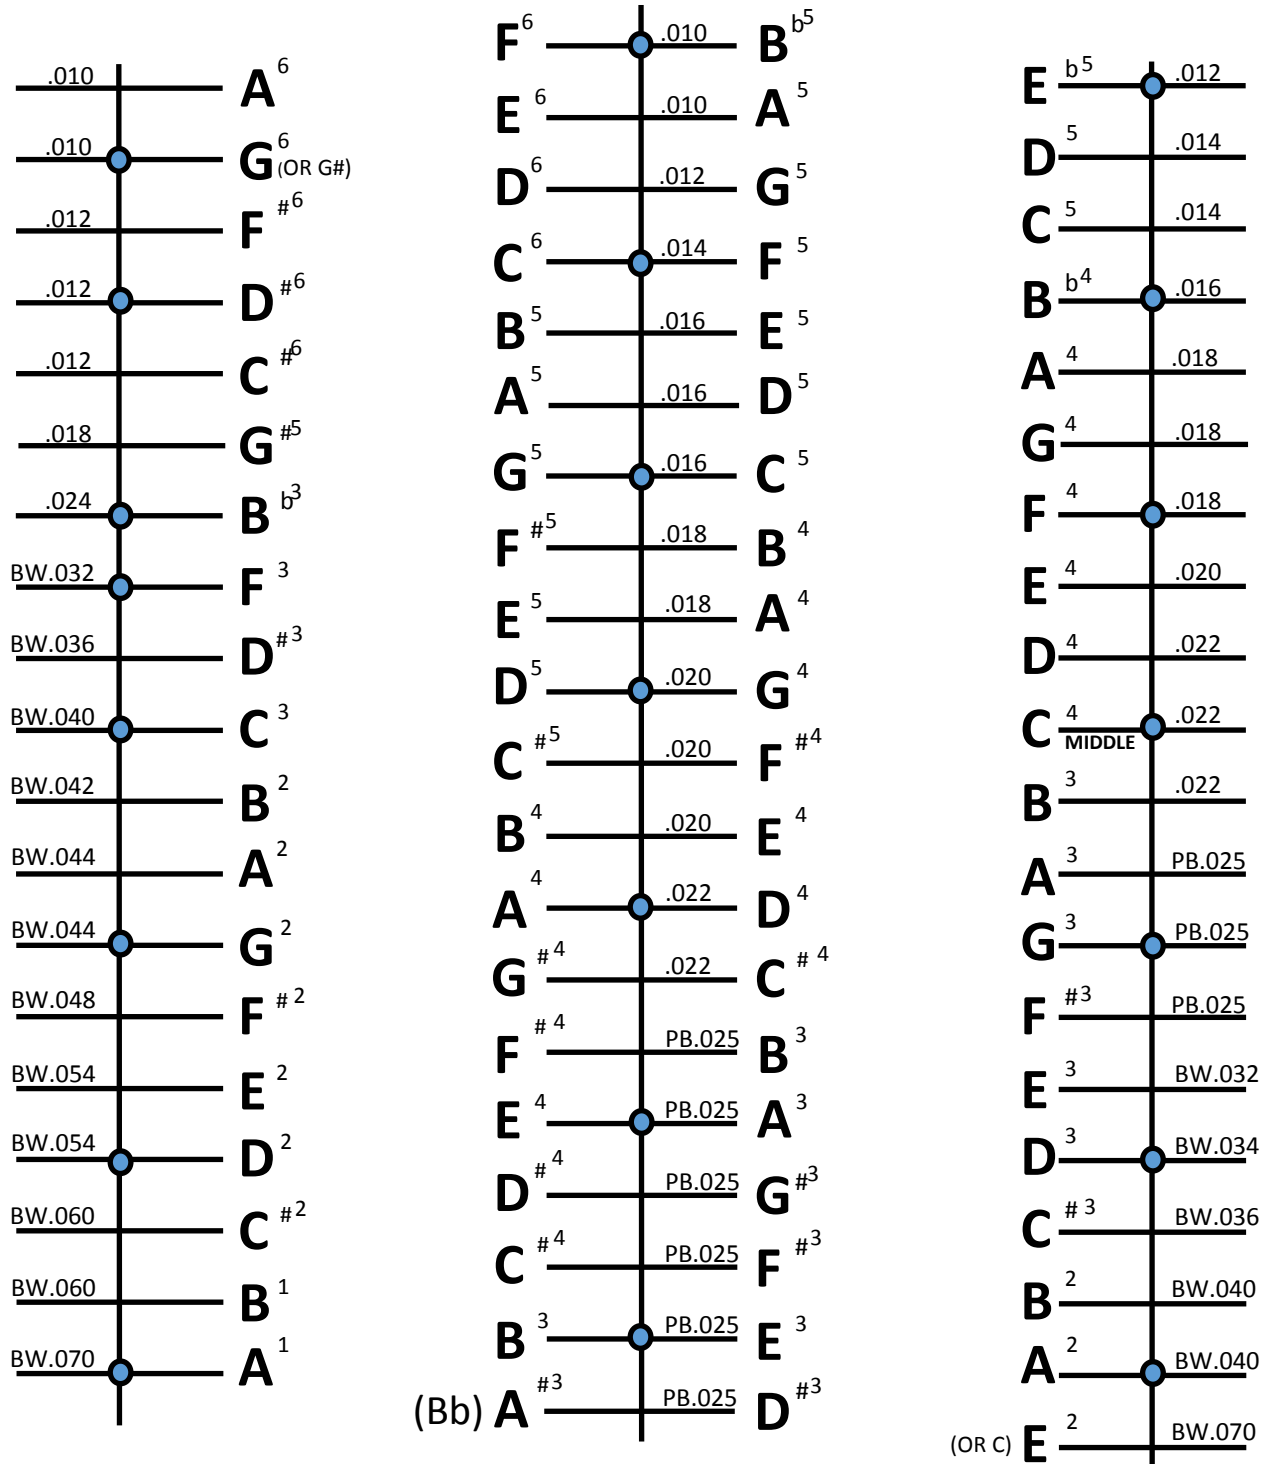

Master Works

Bennington,
Oklahoma

Hand-crafted Musical Instruments designed by Russell Cook

DulciForte

DF20XR-L

Tuning/String Gauge Chart

Master Works by **RUSSELL COOK** PO Box 167 Bennington OK 74723

Phone: 580-847-2273 FAX: 580-847-2245 www.MasterWorksOK.com Email: info@masterworksok.com

*Note: Some notes that aren't included in our standard tuning schematics can still be achieved by retuning other repeated or under-utilized notes. Talk to us about tuning your instrument to match your playing needs.