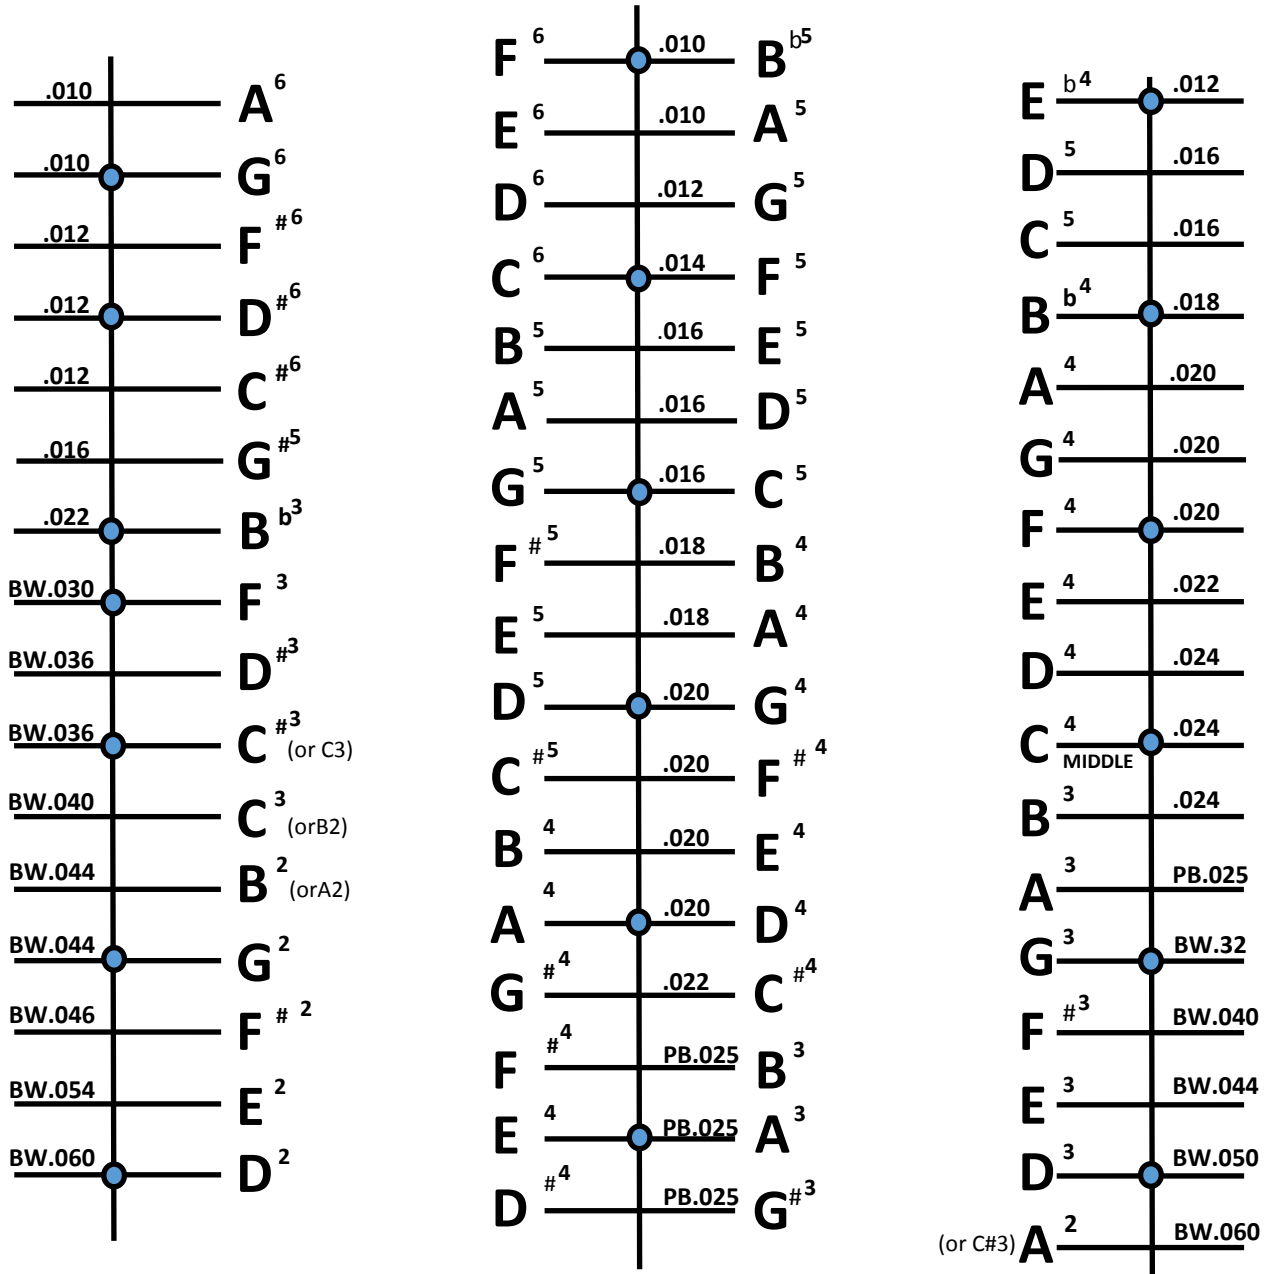

Master Works

Hand-crafted Musical Instruments designed by Russell Cook

Russell Cook Edition

RCE17/17XR

Tuning/String Gauge Chart

XR: Extended Range –BW: Brass Wound—PB: Phosphor Bronze

Master Works by **RUSSELL COOK** PO Box 167 Bennington OK 74723