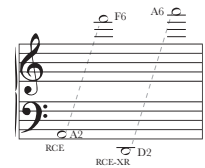

Ultralight 16/15
D3 – E6
D2 – E6 (XR)

RCE 17/17
& RCE-XR
D3 – F6
D2 – A6 (XR)

DulciForte 20/20
A1 – A6 (XR-Right)
G1 – A6 (XR-Left)

XR-Left Only

* Note: Some notes that are not included in our standard tuning schematics can still be achieved by retuning other repeated or under-utilized notes. Talk to us about tuning your instrument to match your playing needs.