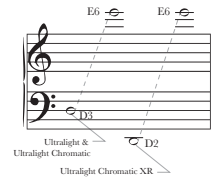

Ultralight 16/15
D3 – E6
D2 – E6 (XR)

RCE 17/17
& RCE-XR
D3 – F6
D2 – A6 (XR)

DulciForte 20/20
A1 – A6 (XR-Right)
G1 – A6 (XR-Left)

XR-Left Only

* Note: Some notes that are not included in our standard tuning schematics can still be achieved by retuning other repeated or under-utilized notes. Talk to us about tuning your instrument to match your playing needs.