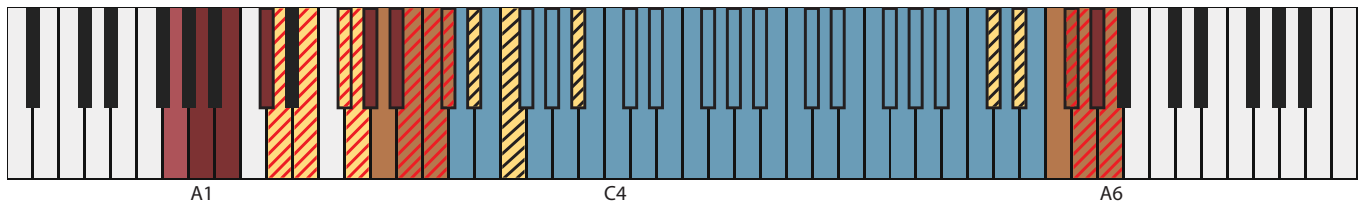

MASTER WORKS HAMMER DULCIMER RANGE COMPARISON

- Pioneer 16/15
- Russell Cook Edition 17/17
- Chromatic (c)
- Not Included *
- Ultralight 16/15
- DulciForte 20/20
- XR (extended range)

Pioneer 16/15
D3 – E6

Ultralight 16/15
D3 – E6
D2 – E6 (XR)

RCE 17/17
& RCE-XR
D3 – F6
D2 – A6 (XR)

DulciForte 20/20
A1 – A6 (XR-Right)
G1 – A6 (XR-Left)

XR-Left Only

* Note: Some notes that are not included in our standard tuning schematics can still be achieved by retuning other repeated or under-utilized notes. Talk to us about tuning your instrument to match your playing needs.