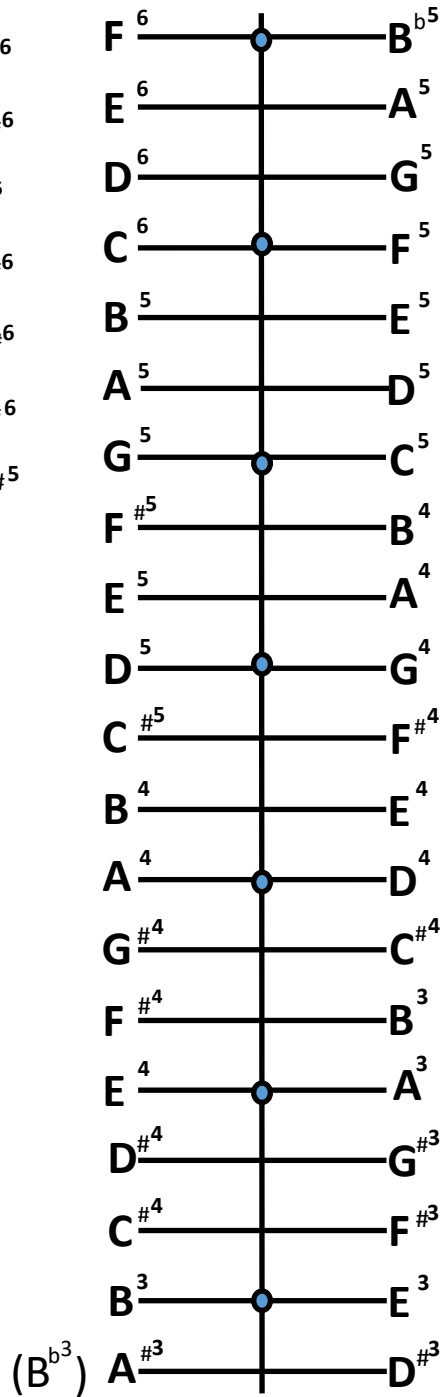

# DulciForte XR-Right

## Range & Tuning Chart

XR Treble Bridge

Treble Bridge

Bass Bridge

XR-Right Bass Bridge

\*Note: Some notes that aren't included in our standard tuning schematics can still be achieved by retuning other repeated or under utilized notes. Talk to us about tuning your instrument to match your playing needs.