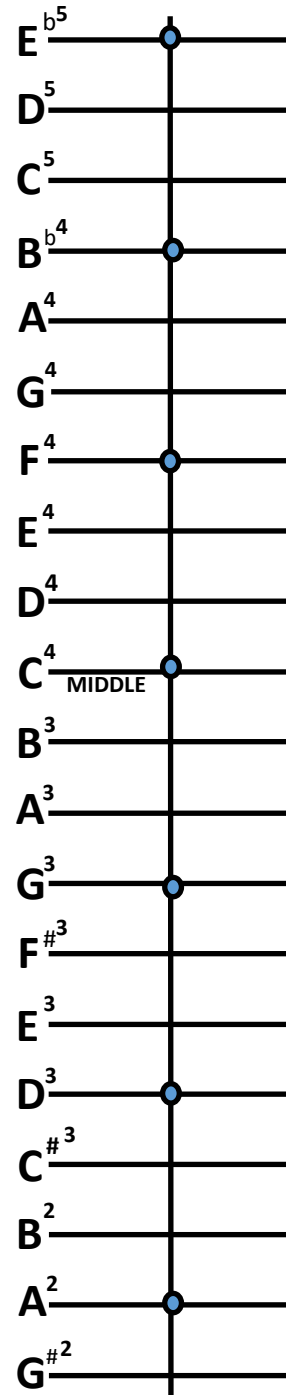

Bennington,  
Oklahoma

Hand-crafted Musical Instruments designed by Russell Cook

# DulciForte XR-Right

## Range & Tuning Chart

XR Treble Bridge

Treble Bridge

Bass Bridge

XR-Right Bass Bridge

\*Note: Some notes that aren't included in our standard tuning schematics can still be achieved by retuning other repeated or under utilized notes. Talk to us about tuning your instrument to match your playing needs.